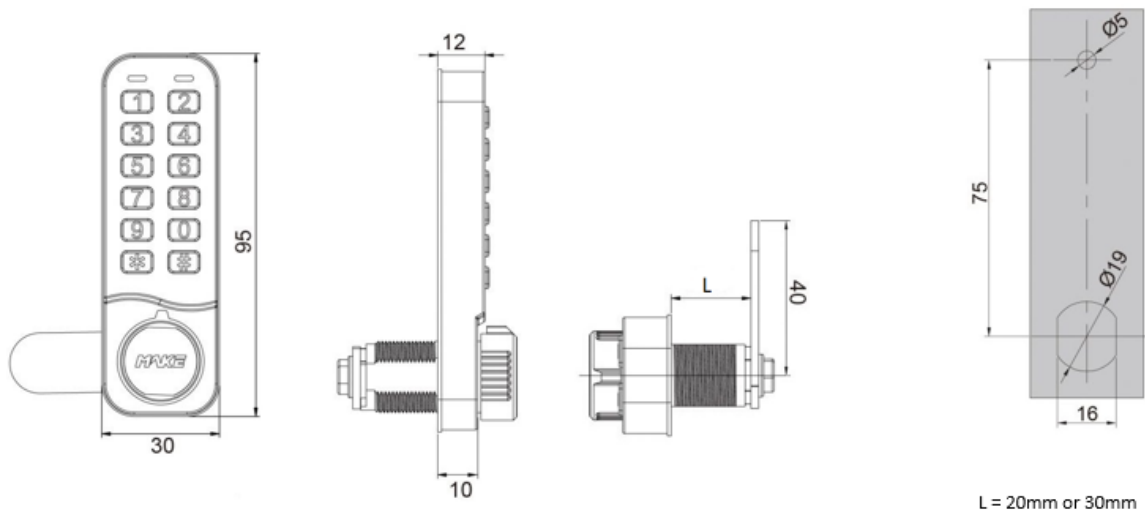

SKIRMETT WASHROOMS

MINI Digital Combination Lock

FEATURES

Metal Lock
Horizontal & Vertical Models
Different Colour options (available upon request)
Easy to set / Change Code
Master Key for Emergency Opening

Switch between Private and Public mode easily
Easy to installation
Rector fit existing Punch Hole
(19 x 16.1mm mechanical locks)
Meets IP55 rating

TECHNICAL DRAWING

L = 20mm

Supplied with a cam
Supplied with a 30mm Flat Cam Cam supplied loose