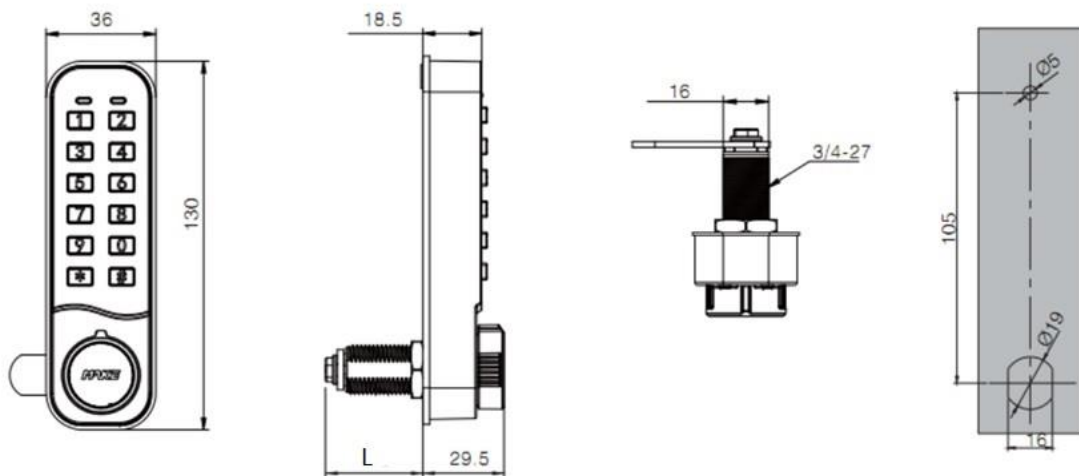

## Digital Combination Lock

## FEATURES

Metal Lock  
Horizontal & Vertical Models  
Different Colour options (available upon request)  
Easy to set / Change Code  
Master Key for Emergency Opening

Switch between Private and Public mode easily  
Easy to installation  
Rector fit existing Punch Hole  
(19 x 16.1mm mechanical locks)  
Meets IP55 rating

## TECHNICAL DRAWING

L = 20mm

Supplied with a cam  
Supplied with a 40mm Flat Cam  
Cam supplied loose