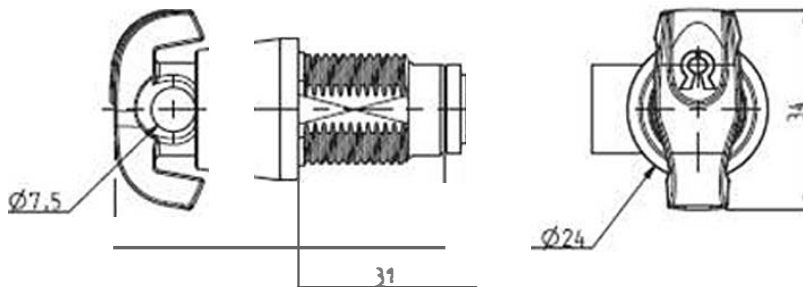

# padlockable camlocks

**SKIRMETT**  
WASHROOMS

✘ Reference of the Product: Padlockable Camlock **23700 Range**

**Description :** Padlockable Camlock **23770-01**

*Support Panel Thickness: 6.5mm*

¼ Turn rotation camlock → to the right

Supplied without a cam

Lock Fixing: *Horse-Shoe Clip*

**FINISH:** Lock supplied in a Bright Nickel finish

**Technical Drawing :** Padlockable Camlock **23770-01**

Kemmlit UK

Reference of the product:

**22500-05** Hasp & Staple Camlock

Description :

**Padlockable Camlock 22500-05**

Support Panel Thickness: 6.5mm

¼ Turn rotation camlock → to the right

Supplied without a cam

Lock Fixing: **Horse-Shoe Clip**

**FINISH:** Lock supplied in a Bright Nickel finish

Technical Drawing :

**Padlockable Camlock 22500-05**

Kemmlit UK