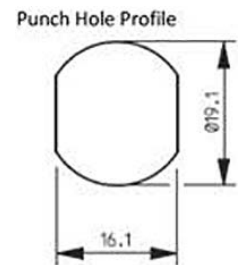

# padlockable camlocks

**SKIRMETT**  
WASHROOMS

✘ Reference of the Product: Padlockable Camlock **23700 Range**

**Description :** Padlockable Camlock **23770-01**

*Support Panel Thickness: 6.5mm*

¼ Turn rotation camlock → to the right

Supplied without a cam

Lock Fixing: *Horse-Shoe Clip*

**FINISH:** Lock supplied in a Bright Nickel finish

**Technical Drawing :** Padlockable Camlock **23770-01**

Kemmlit UK

Reference of the product:

**22500-05** Hasp & Staple Camlock

Description :

**Padlockable Camlock 22500-05**

Support Panel Thickness: 6.5mm

¼ Turn rotation camlock → to the right

Supplied without a cam

Lock Fixing: **Horse-Shoe Clip**

**FINISH:** Lock supplied in a Bright Nickel finish

Technical Drawing :

**Padlockable Camlock 22500-05**

Kemmlit UK