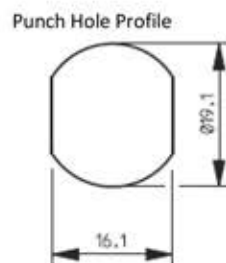

# padlockable camlocks

**SKIRMETT**  
WASHROOMS

✘ Reference of the Product: Padlockable Camlock **23700 Range**

**Description :** Padlockable Camlock **23770-01**

*Support Panel Thickness: 6.5mm*

¼ Turn rotation camlock → to the right

Supplied without a cam

Lock Fixing: *Horse-Shoe Clip*

**FINISH:** Lock supplied in a Bright Nickel finish

**Technical Drawing :** Padlockable Camlock **23770-01**

Kemmlit UK

Reference of the product:

**22500-05** Hasp & Staple Camlock

Description :

**Padlockable Camlock 22500-05**

Support Panel Thickness: 6.5mm

¼ Turn rotation camlock → to the right

Supplied without a cam

Lock Fixing: **Horse-Shoe Clip**

**FINISH:** Lock supplied in a Bright Nickel finish

Technical Drawing :

**Padlockable Camlock 22500-05**

Kemmlit UK