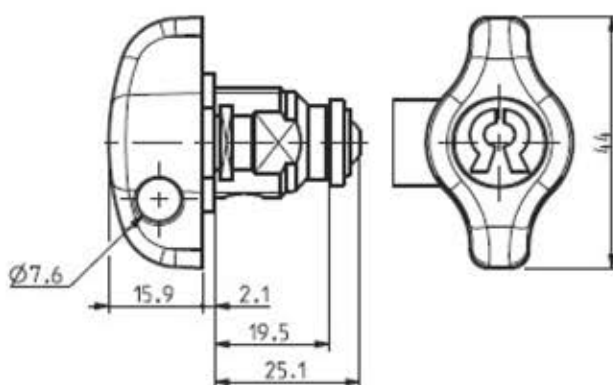

# padlockable camlocks

**SKIRMETT**  
WASHROOMS

✘ Reference of the Product: Padlockable Camlock **23700 Range**

**Description :** Padlockable Camlock **23770-01**

*Support Panel Thickness: 6.5mm*

¼ Turn rotation camlock → to the right

Supplied without a cam

Lock Fixing: *Horse-Shoe Clip*

**FINISH:** Lock supplied in a Bright Nickel finish

**Technical Drawing :** Padlockable Camlock **23770-01**

Kemmlit UK

Reference of the product:

**22500-05** Hasp & Staple Camlock

Description :

**Padlockable Camlock 22500-05**

Support Panel Thickness: 6.5mm

¼ Turn rotation camlock → to the right

Supplied without a cam

Lock Fixing: **Horse-Shoe Clip**

**FINISH:** Lock supplied in a Bright Nickel finish

Technical Drawing :

**Padlockable Camlock 22500-05**

Kemmlit UK