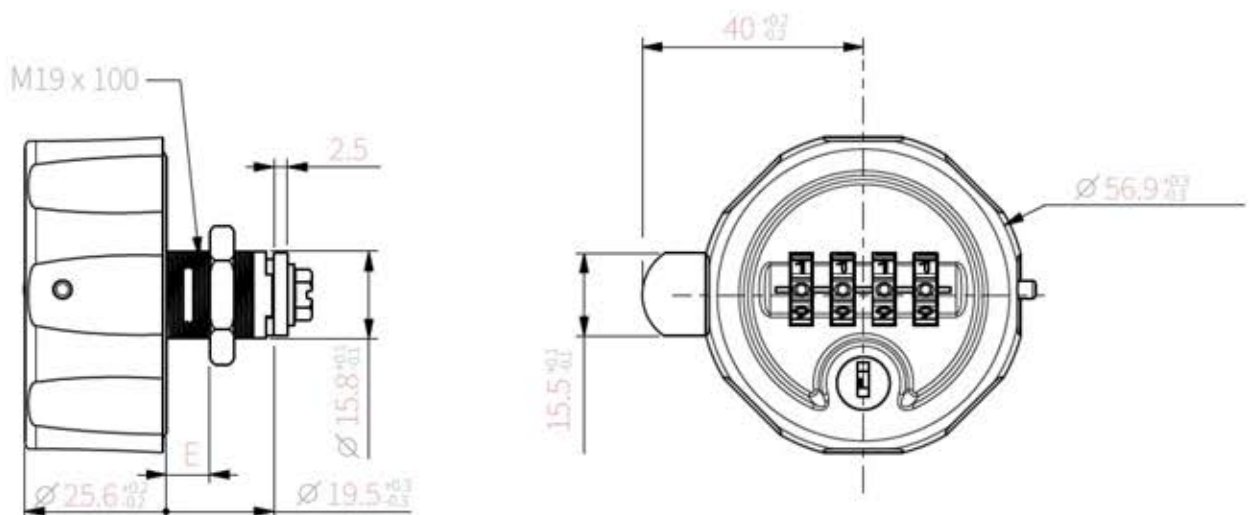

Combination camlock

SKIRMETT
WASHROOMS

Reference of the product

C4S Dial Combination Camlock

PUNCH HOLE PROFILE

Product Details :

4 Dial COMBINATION CAMLOCK

- Mechanical 4 Dial Combination Camlock
- Push Button to change combination
- A Master Over-ride Key
 - To reveal last/lost combination –*
 - In the OPEN Position (with the MASTER KEY inserted)
 - Scroll dials in a downward direction to reveal last combination used
- Lock supplied with a cam (Standard Cam shown below)
- Available in Black (other colours are available MOQ's 1,000 pieces)

Kemmlit UK

✘ Technical Drawing - C4 Combination Camlock

30.0mm Long Body

Product Details :

C4 Dial COMBINATION CAMLOCK

- ➔ Mechanical 4 Dial Combination Camlock
- ➔ Push Button to change combination
- ➔ A Master Over-ride Key
 - To reveal last/lost combination –
 - In the OPEN Position (with the MASTER KEY inserted)
 - Scroll dials in a downward direction to reveal last combination used
- ➔ Lock supplied with a cam (Standard Cam shown below)
- ➔ Lock supplied with a Pronged Washer
- ➔ Available in Black or White (as two standard finishes)

✘ ALTERNATIVE - C4S Technical Drawing

Instructions :

C4 & C4S Dial COMBINATION CAMLOCK

Kemmlit UK