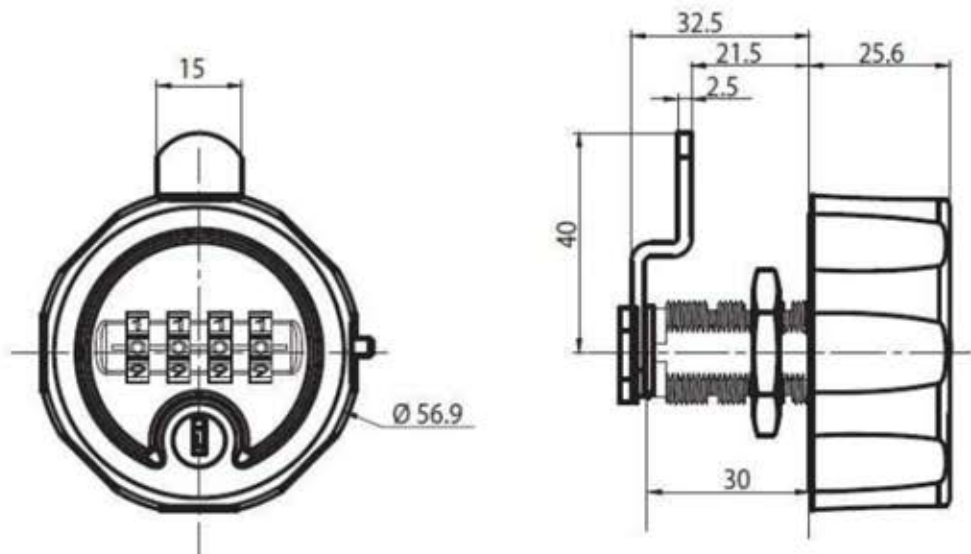

Combination camlock

SKIRMETT
WASHROOMS

Reference of the product

C4S Dial Combination Camlock

PUNCH HOLE PROFILE

Product Details :

4 Dial COMBINATION CAMLOCK

- Mechanical 4 Dial Combination Camlock
- Push Button to change combination
- A Master Over-ride Key
 - To reveal last/lost combination –*
 - In the OPEN Position (with the MASTER KEY inserted)
 - Scroll dials in a downward direction to reveal last combination used
- Lock supplied with a cam (Standard Cam shown below)
- Available in Black (other colours are available MOQ's 1,000 pieces)

Kemmlit UK

✘ Technical Drawing - C4 Combination Camlock

30.0mm Long Body

Product Details :

C4 Dial COMBINATION CAMLOCK

- ➔ Mechanical 4 Dial Combination Camlock
- ➔ Push Button to change combination
- ➔ A Master Over-ride Key
 - To reveal last/lost combination –
 - In the OPEN Position (with the MASTER KEY inserted)
 - Scroll dials in a downward direction to reveal last combination used
- ➔ Lock supplied with a cam (Standard Cam shown below)
- ➔ Lock supplied with a Pronged Washer
- ➔ Available in Black or White (as two standard finishes)

✘ ALTERNATIVE - C4S Technical Drawing

Instructions :

C4 & C4S Dial COMBINATION CAMLOCK

Kemmlit UK