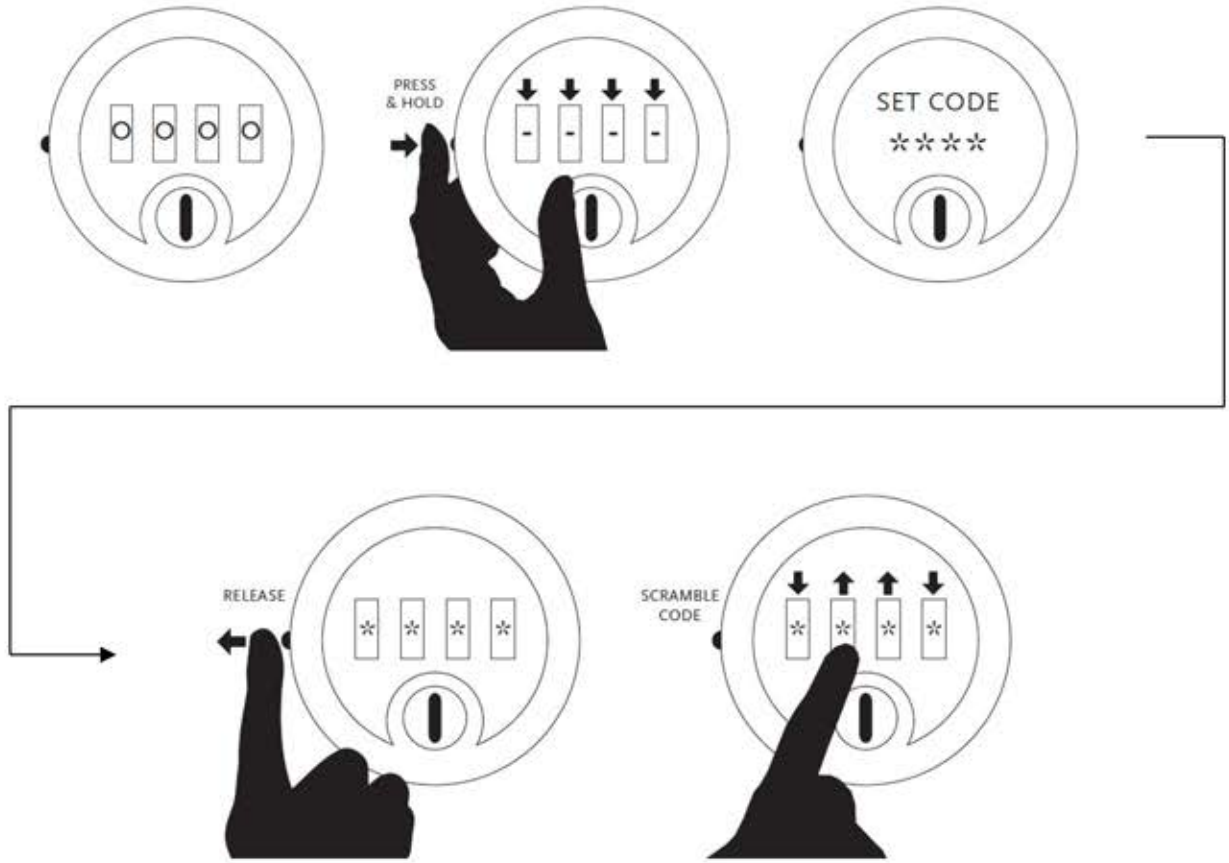

Combination camlock

SKIRMETT
WASHROOMS

Reference of the product

C4S Dial Combination Camlock

PUNCH HOLE PROFILE

Product Details :

4 Dial COMBINATION CAMLOCK

- Mechanical 4 Dial Combination Camlock
- Push Button to change combination
- A Master Over-ride Key
 - To reveal last/lost combination –*
 - In the OPEN Position (with the MASTER KEY inserted)
 - Scroll dials in a downward direction to reveal last combination used
- Lock supplied with a cam (Standard Cam shown below)
- Available in Black (other colours are available MOQ's 1,000 pieces)

Kemmlit UK

✘ Technical Drawing - C4 Combination Camlock

30.0mm Long Body

Product Details :

C4 Dial COMBINATION CAMLOCK

- ➔ Mechanical 4 Dial Combination Camlock
- ➔ Push Button to change combination
- ➔ A Master Over-ride Key
 - To reveal last/lost combination –
 - In the OPEN Position (with the MASTER KEY inserted)
 - Scroll dials in a downward direction to reveal last combination used
- ➔ Lock supplied with a cam (Standard Cam shown below)
- ➔ Lock supplied with a Pronged Washer
- ➔ Available in Black or White (as two standard finishes)

✘ ALTERNATIVE - C4S Technical Drawing

Instructions :

C4 & C4S Dial COMBINATION CAMLOCK

Kemmlit UK