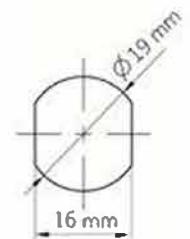

Combination camlock

SKIRMETT
WASHROOMS

Reference of the product

C4S Dial Combination Camlock

PUNCH HOLE PROFILE

Product Details :

4 Dial COMBINATION CAMLOCK

- Mechanical 4 Dial Combination Camlock
- Push Button to change combination
- A Master Over-ride Key
 - To reveal last/lost combination –*
 - In the OPEN Position (with the MASTER KEY inserted)
 - Scroll dials in a downward direction to reveal last combination used
- Lock supplied with a cam (Standard Cam shown below)
- Available in Black (other colours are available MOQ's 1,000 pieces)

Kemmlit UK

✘ Technical Drawing - C4 Combination Camlock

30.0mm Long Body

Product Details :

C4 Dial COMBINATION CAMLOCK

- ➔ Mechanical 4 Dial Combination Camlock
- ➔ Push Button to change combination
- ➔ A Master Over-ride Key
 - To reveal last/lost combination –
 - In the OPEN Position (with the MASTER KEY inserted)
 - Scroll dials in a downward direction to reveal last combination used
- ➔ Lock supplied with a cam (Standard Cam shown below)
- ➔ Lock supplied with a Pronged Washer
- ➔ Available in Black or White (as two standard finishes)

✘ ALTERNATIVE - C4S Technical Drawing

Instructions :

C4 & C4S Dial COMBINATION CAMLOCK

Kemmlit UK