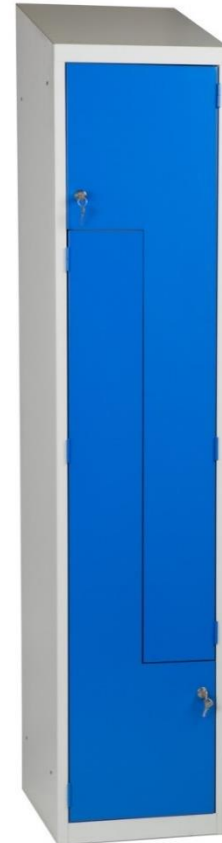

Specification – Sterling Range (Pictured)

0.7mm mild steel carcass & doors | Spot-welded design | Locker doors fitted with rear vertical stiffener for added strength | Available with an integral sloping top (a 1 in 3 slope)

Specification – Ambassador Range

0.7mm thick mild steel carcass | Spot-welded carcass | 10mm thick solid grade laminate (SGL) doors | Available with an integral sloping top | Locker doors either fitted (depending on choice of lock) or routed to accept Skirmett Washrooms number plate | All doors secured to carcass with bolt through hinges.

Dimensions – Stirling and Ambassador Range

All lockers 1800mm high as standard (flat-top)

- ❖ Width increasing in 75mm increments from 375mm up to 525mm
- ❖ Depth increasing in 75mm increments from 375mm up to 525mm

Dimensions – Cardinal Range

All lockers 1800mm high as standard (flat-top)

- ❖ Width & depth either 375mm or 450mm

Standard Internal Fittings – All Ranges

- ❖ Two fixed shelves & two fixed coat hooks

Standard PPC Colour Options